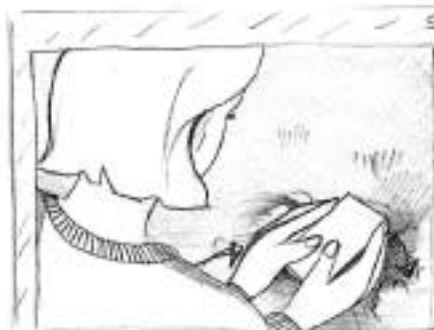

possible looking eye at handker.

CAM TILT DOWN

Overhead reveal - Lana digging small grave.

Lana sits back and takes the marbles out of her pocket.

CAM TILT DOWN

Lana holds the boy. Shows emotion in hand.
Lana puts the boy on the grave

Pick - Reverse cut - a shot
Lana lowers the boy into the grave
She covers it with earth.

Some fine

Lana stands at the grave.

She takes an elastic band of her waist
(shoot low down over top of grave.)

Lana puts up arm tight and ties them together to make a cross.

Lana puts the cross on the grave
(tilt up as cross reaches grave)

CAM TILT UP

Sad expression on Lana's face
Music comes in here

See cross on grave backlit by sun. Camera warp into wind.
Lana's monologue V/O. here.